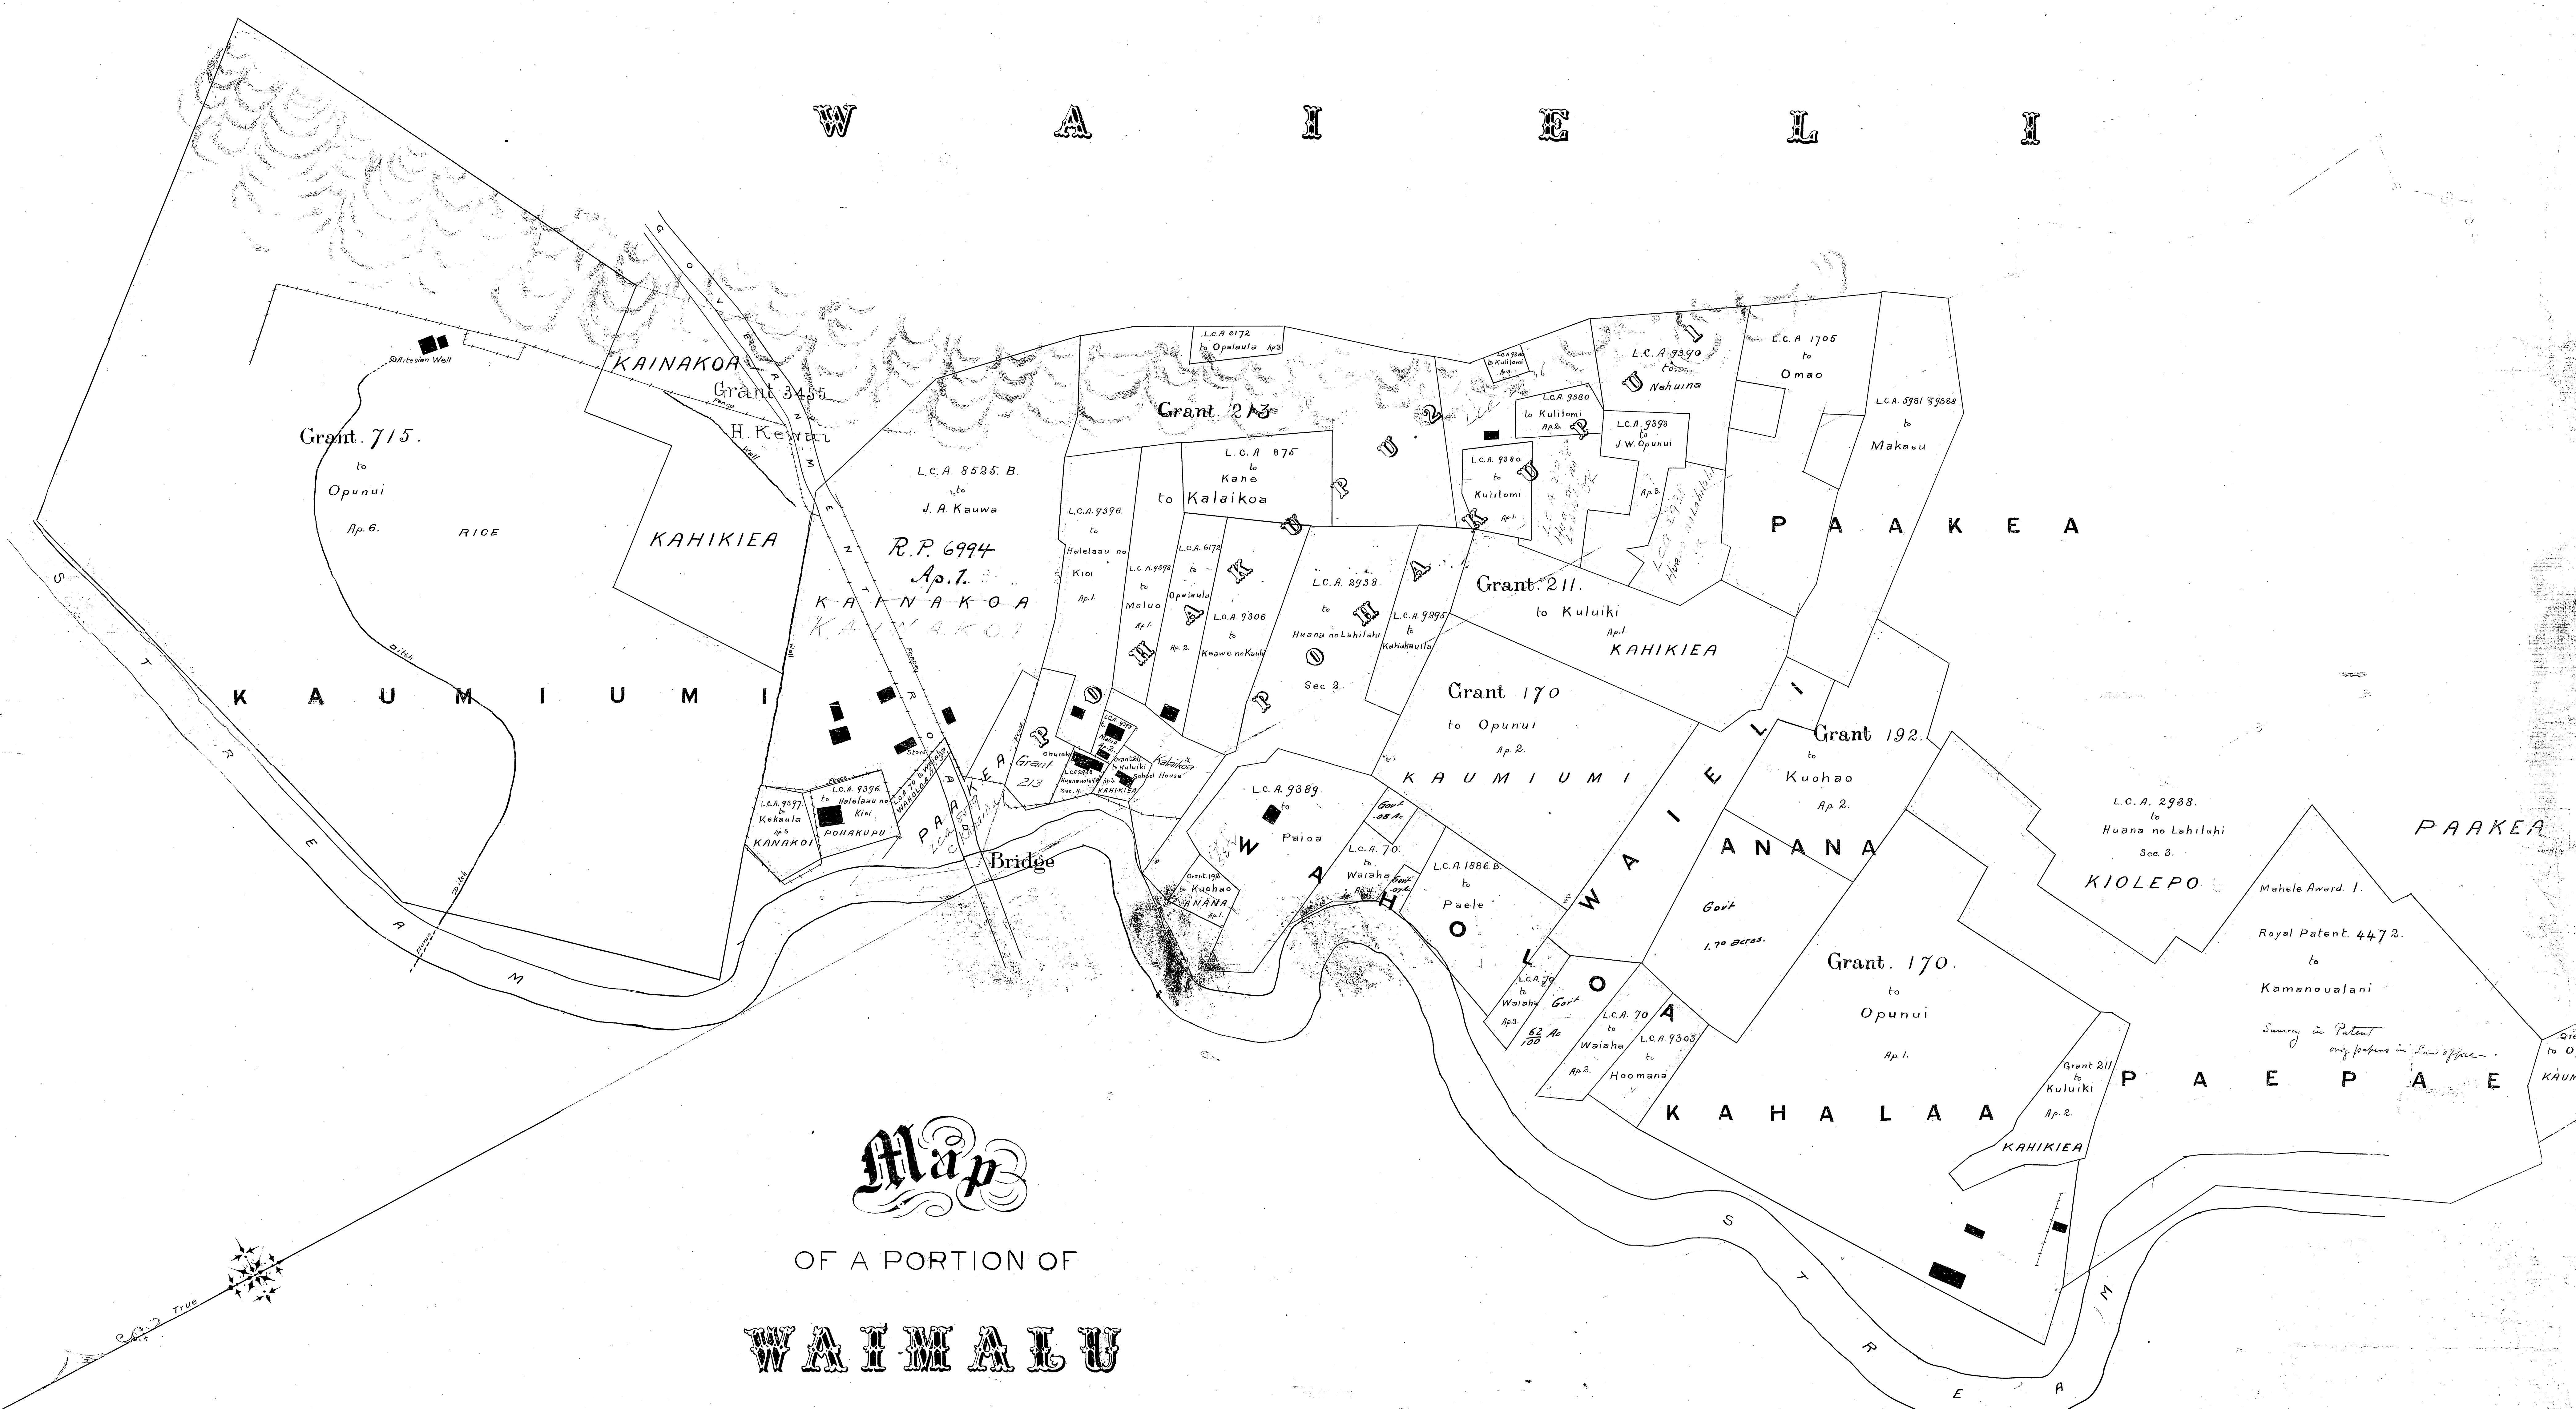

W A I M A L U

Map

OF A PORTION OF

WAIMALU

EWA — OAHU

MAP AND SURVEY BY

Original Survey and Maps  
made for W.R. Castle administrator  
of Williams Estate (J.R. Wolf Helema)  
in 1895

Handwritten notes in the bottom left corner, including the number '7' and some illegible scribbles.

Handwritten notes in the bottom right corner, including the name 'W. Parker' and a circled '16'.