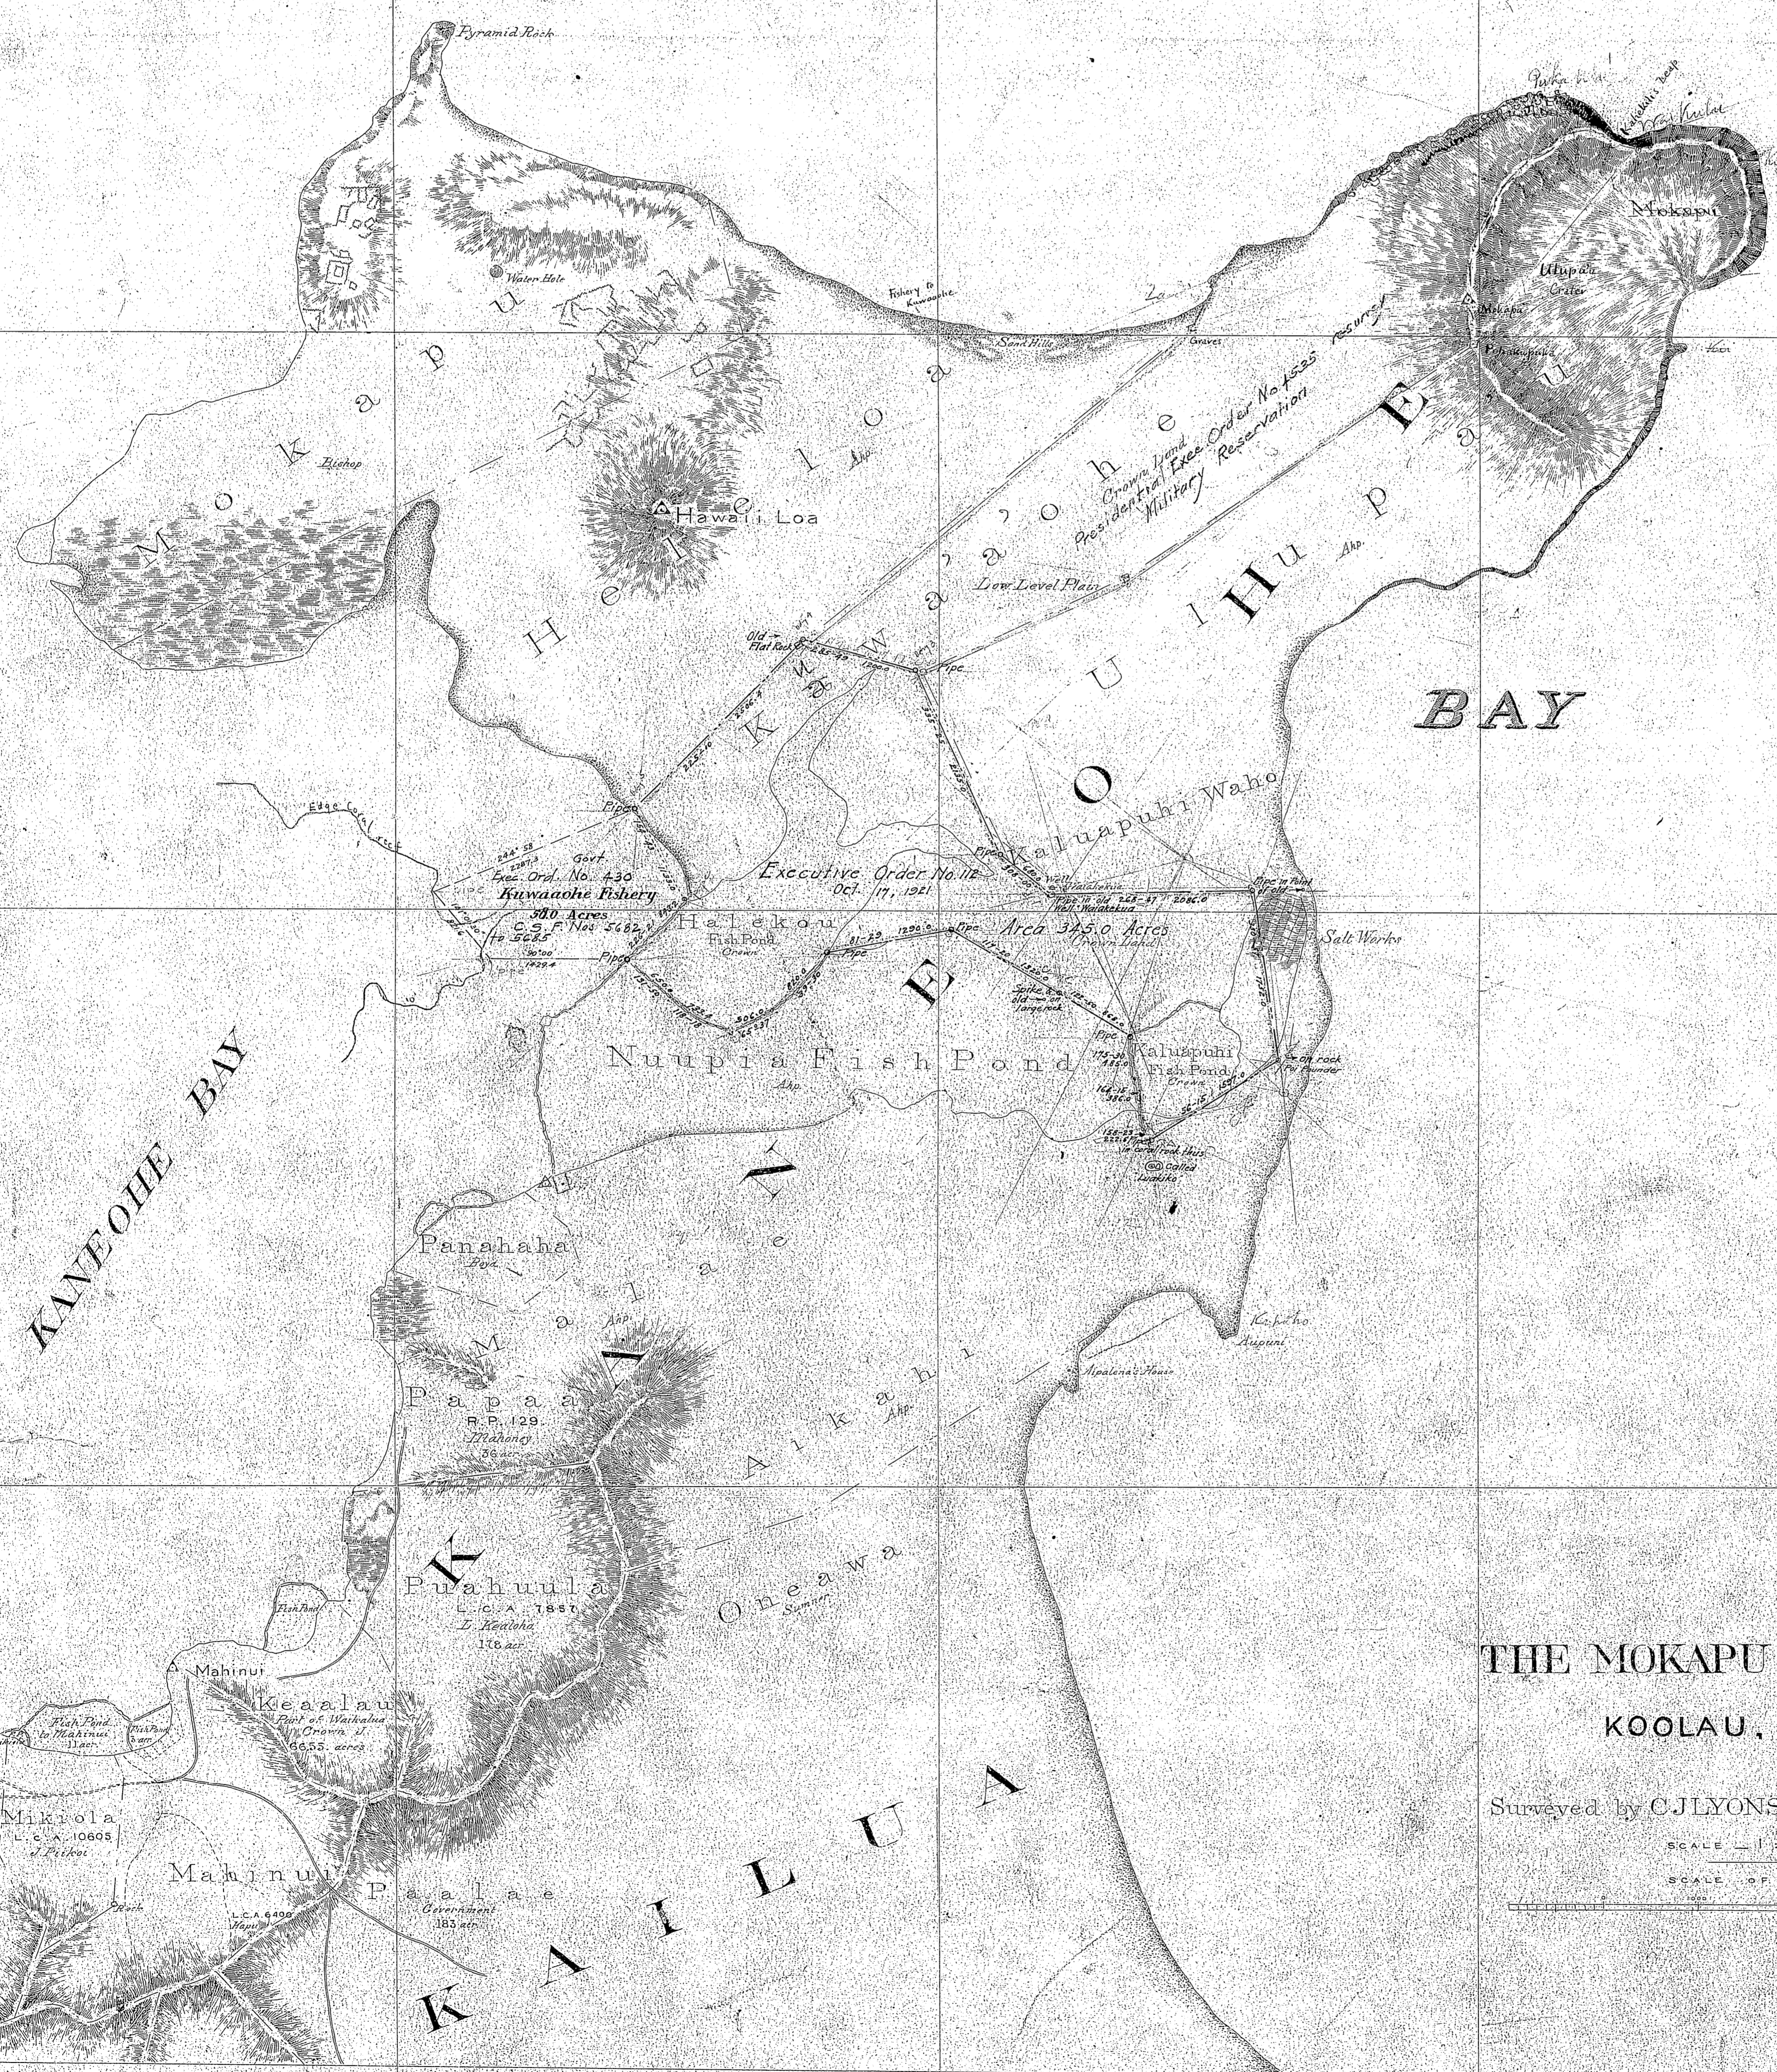

Mokapu and
Kamishi Bay
Reg. No. 1073
Dr. # 28
10

Moku Manu
(Part of Kamishi Bay)
Accessible only in low water

THE MOKAPU PENINSULA
KOOLAU, OAHU.

Surveyed by C.J. LYONS and J.F. BROWN
SCALE - 1" = 12000'
SCALE OF FEET
0 1000 2000 3000 4000

See Reg. Map 585