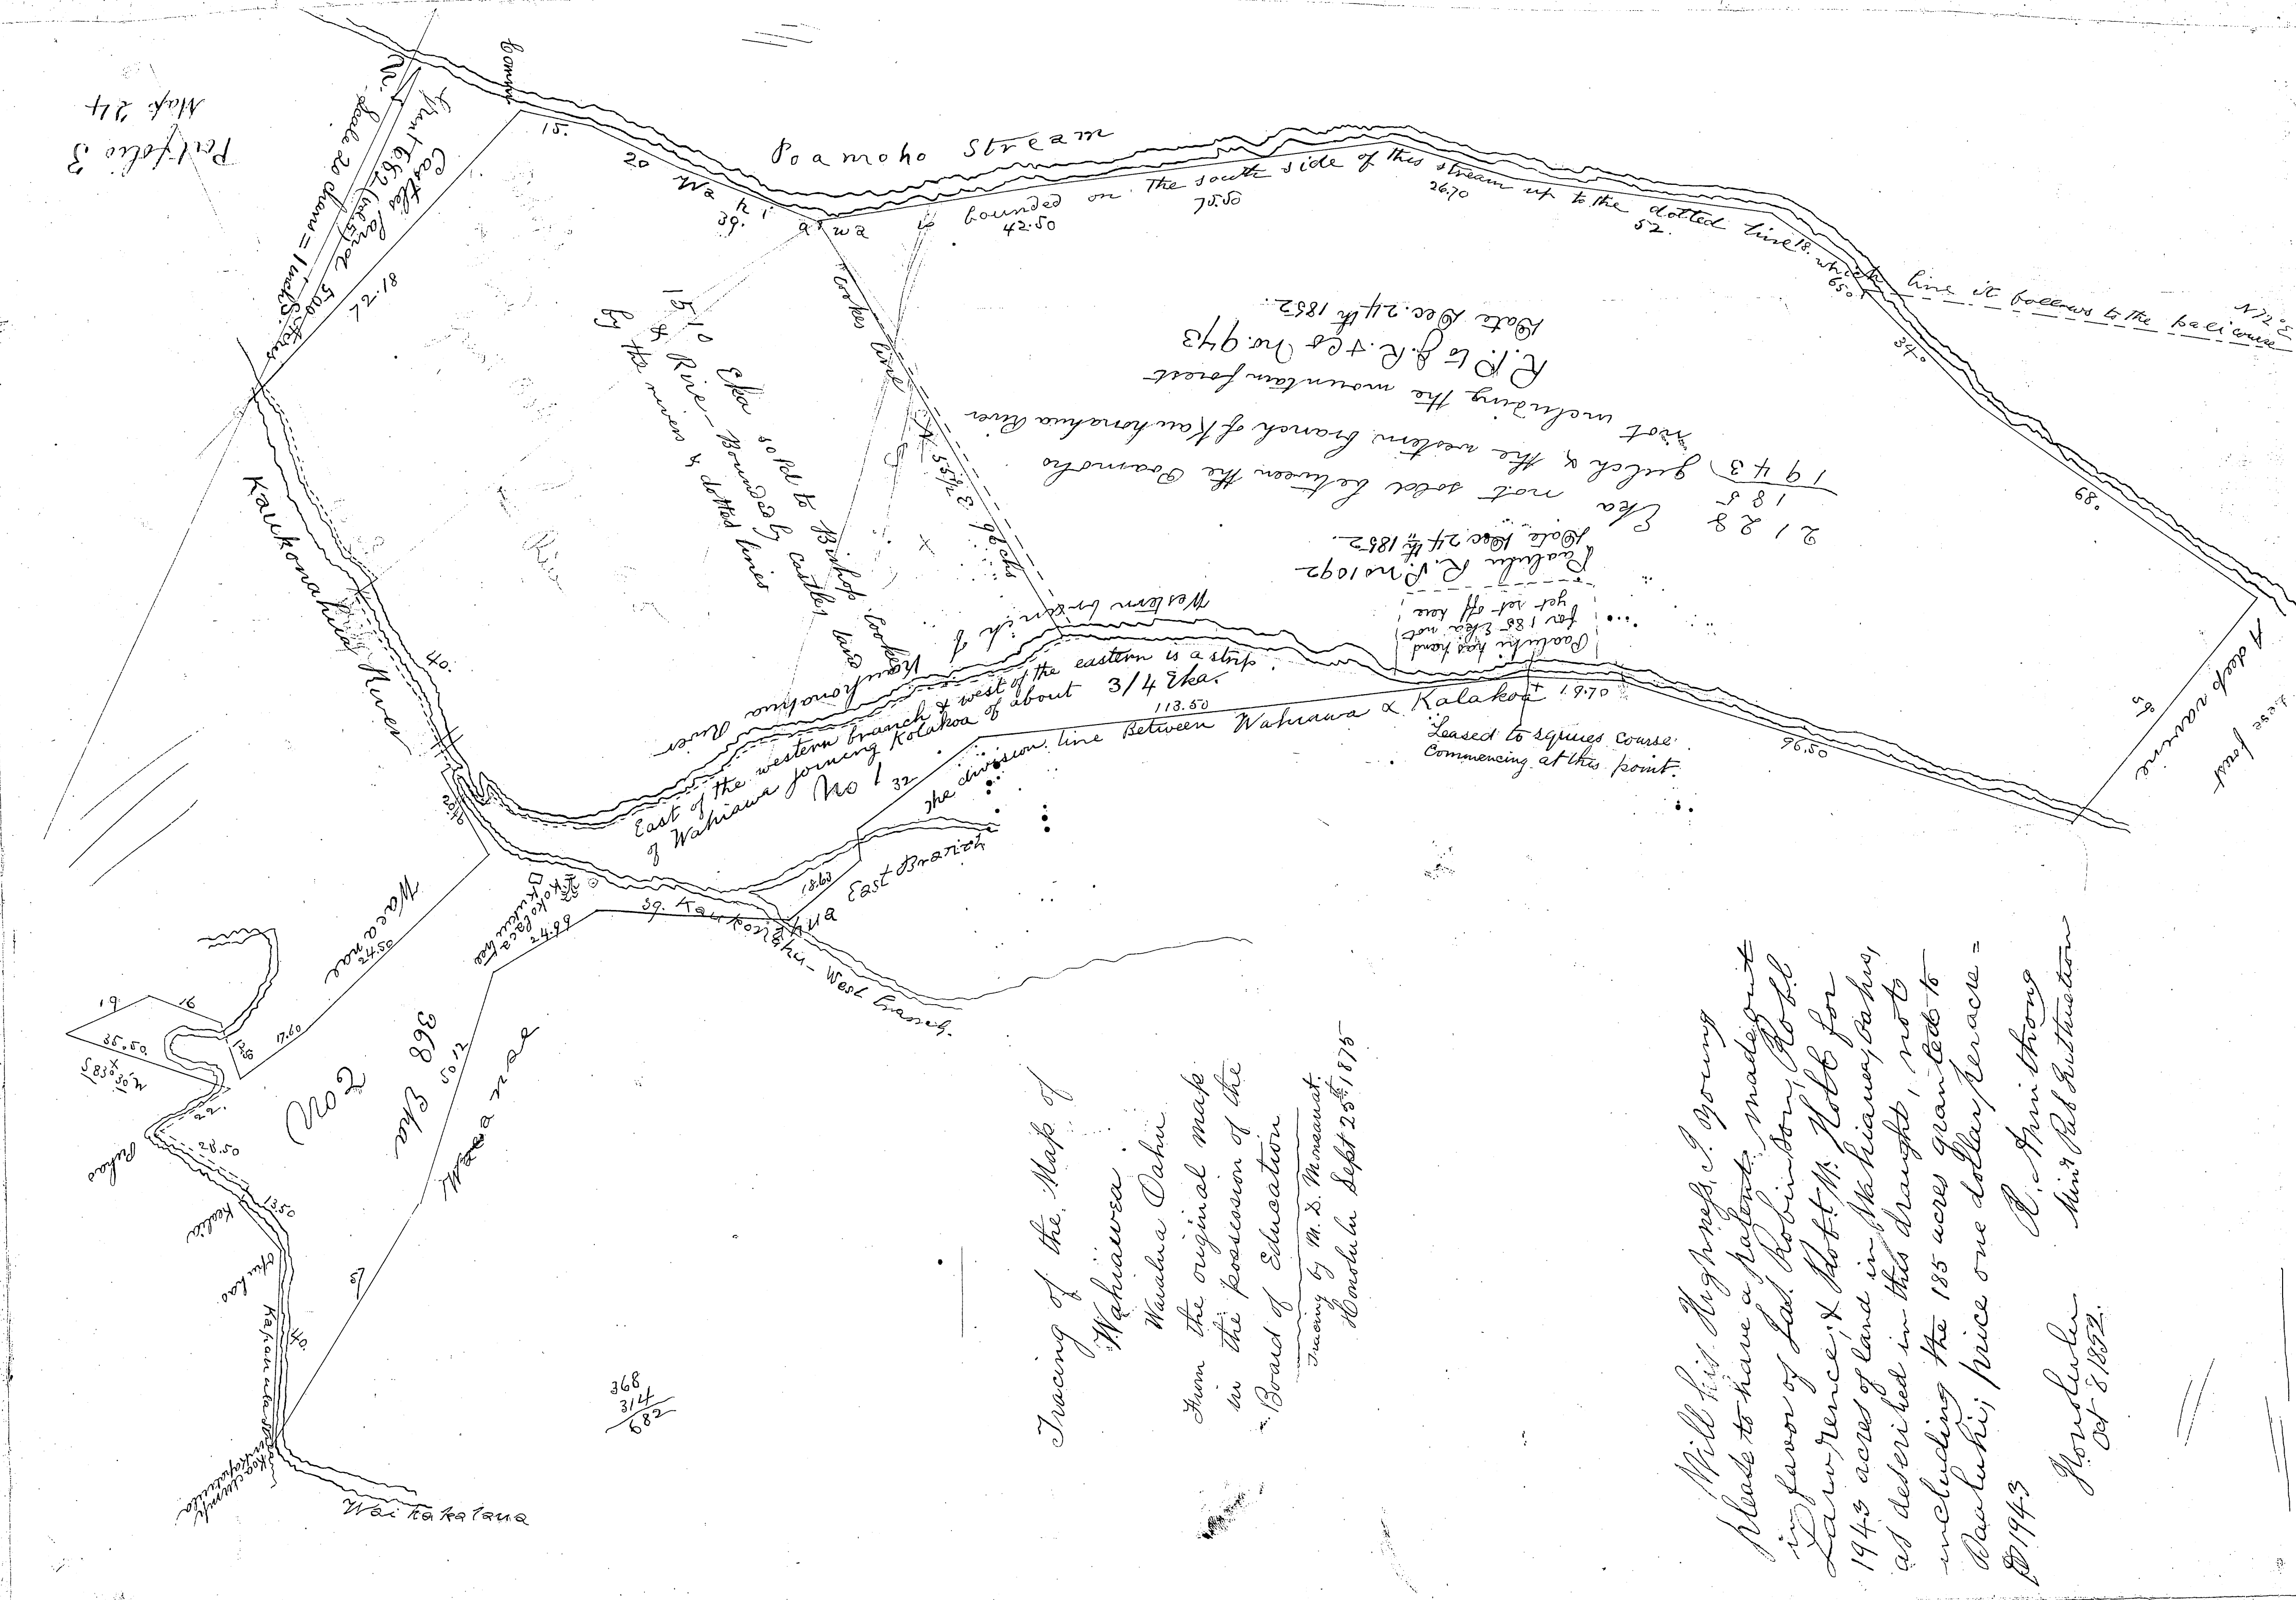

Perfolio 3
Map 24

Tracing of the Map of
Waiaua
Waiaua Oahu
from the original map
in the possession of the
Board of Education

Tracing by M. S. Mendenhall
Honolulu Sept 25th 1875

Will his Highness, I. Young
please to have a patent made out
in favor of Ed. Robinson, Robt.
Lawrence, & Robt. M. Holt for
1943 acres of land in Waiaua, Oahu,
as delineated in this draught, not to
including the 185 acres granted to
Raukahi; price one dollar per acre =
1943
J. Mendenhall
Min. Pub. Instruction
Oct 8 1875

20 ch = 1 inch
WAIAUA, Waiaua, Oahu
(Tracing from Original Map)

HAWAIIAN GOVERNMENT SURVEY.	
Register No.	1780
Drawer	577 16 17
Number	18