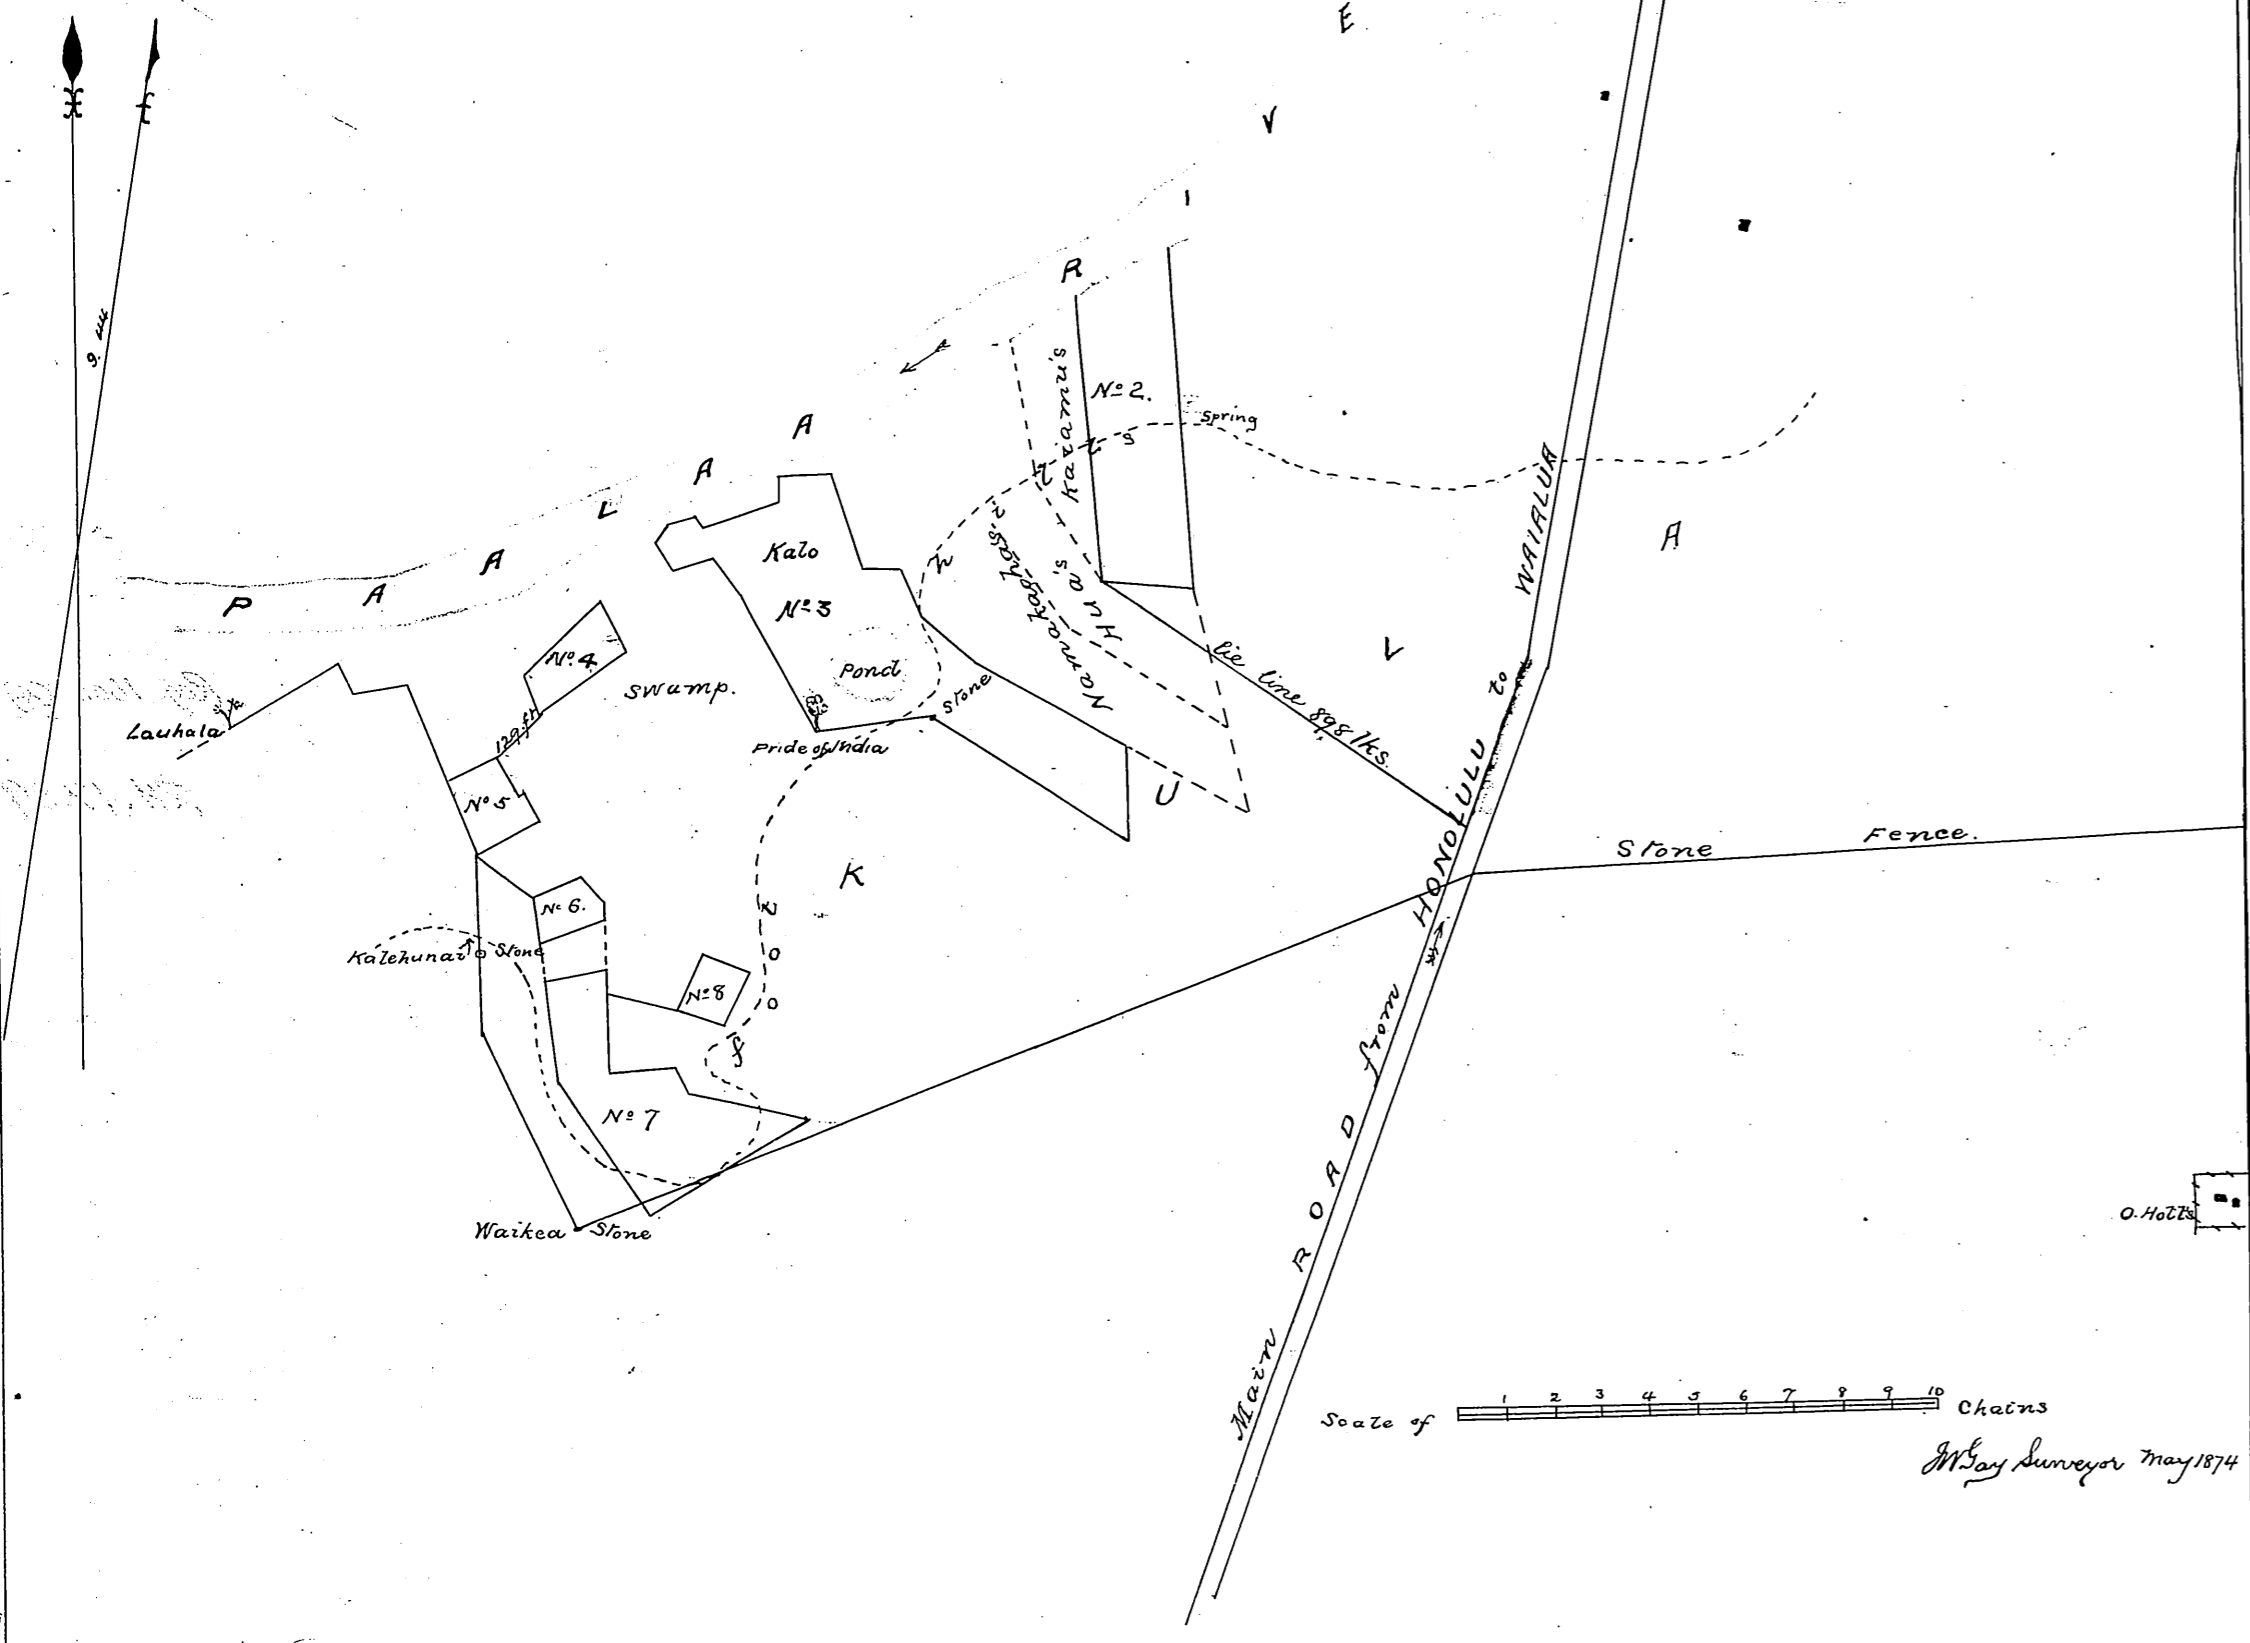

PLOT of LOTS
Sold in
PAALAA KAI.

From Maps of
S M Damon &
Kauaileoa Ranch Co

C. J. W.
March 14th 1892
Pg 1606 (4)

PLOT of LOTS
sold in
ANAHULU GULCH.

6-6-18

6-7-18

13x30 = 7.5 f