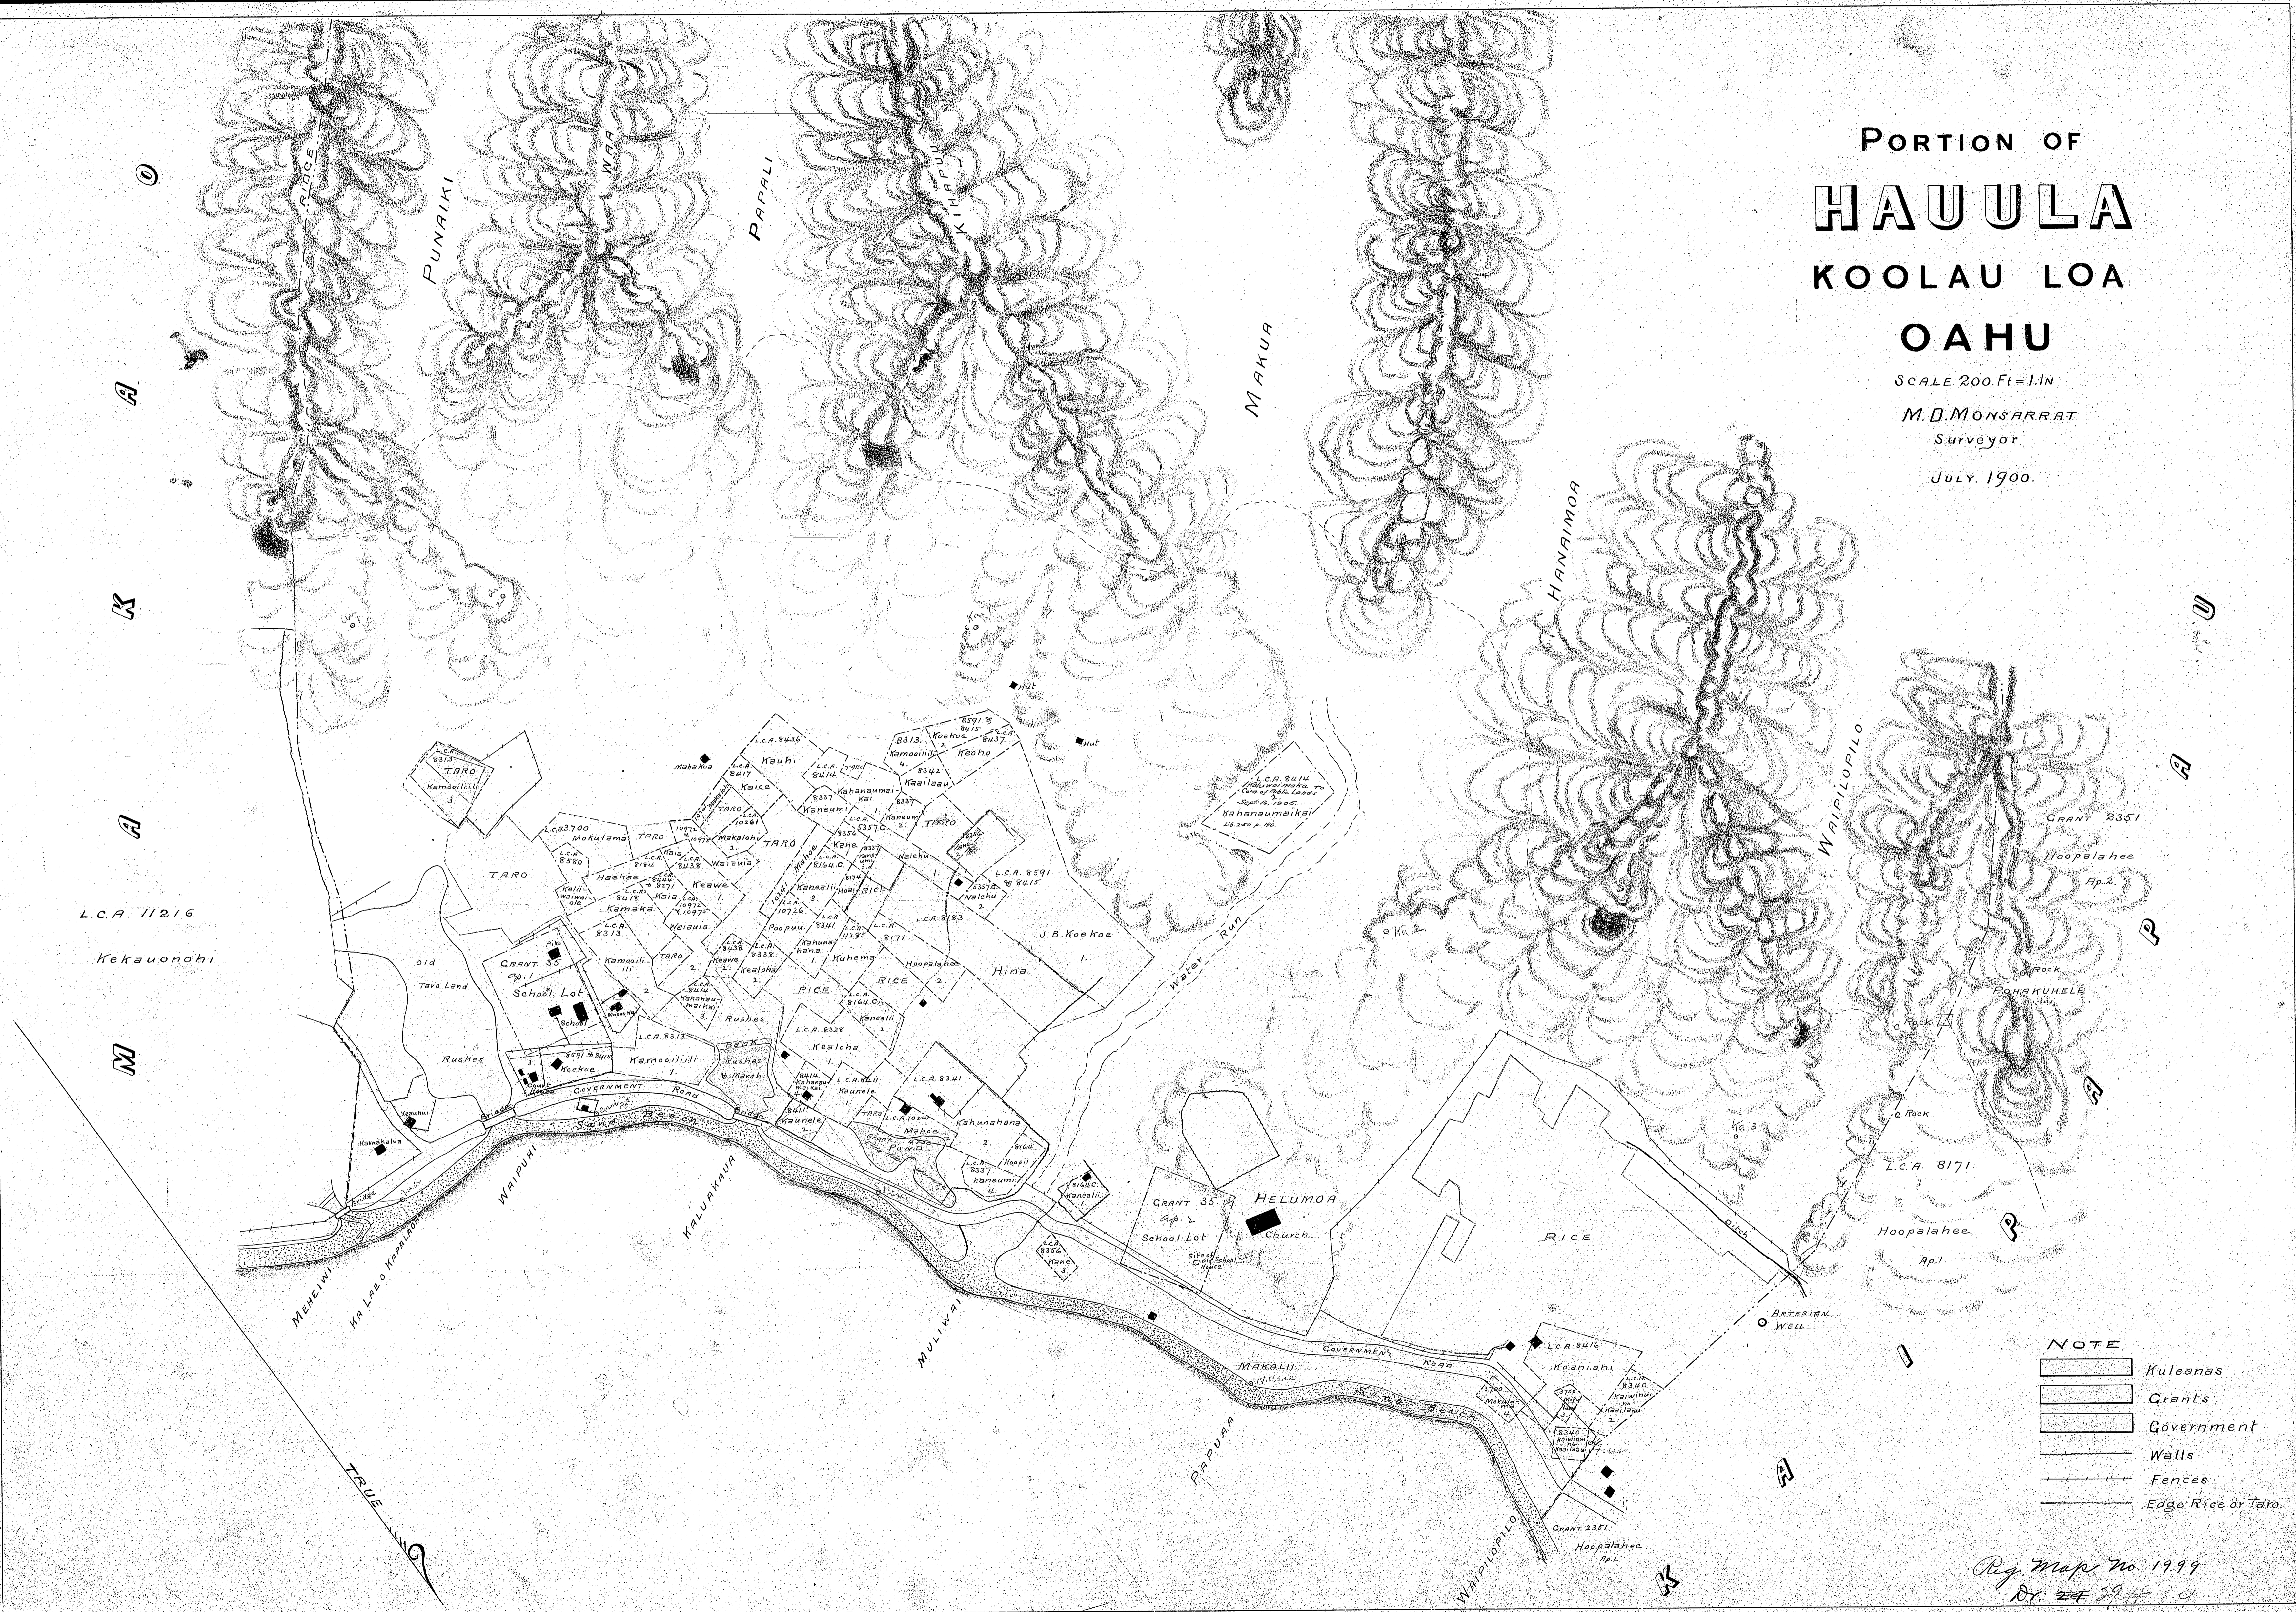

PORTION OF HAUULA KOOLAU LOA OAHU

SCALE 200 FT. = 1 IN.

M. D. MONSARRAT
Surveyor

JULY, 1900.

NOTE

- Kuleanas
- Grants
- Government
- Walls
- Fences
- Edge Rice or Taro

Reg. Map No. 1999
Dt. 24 29 1900