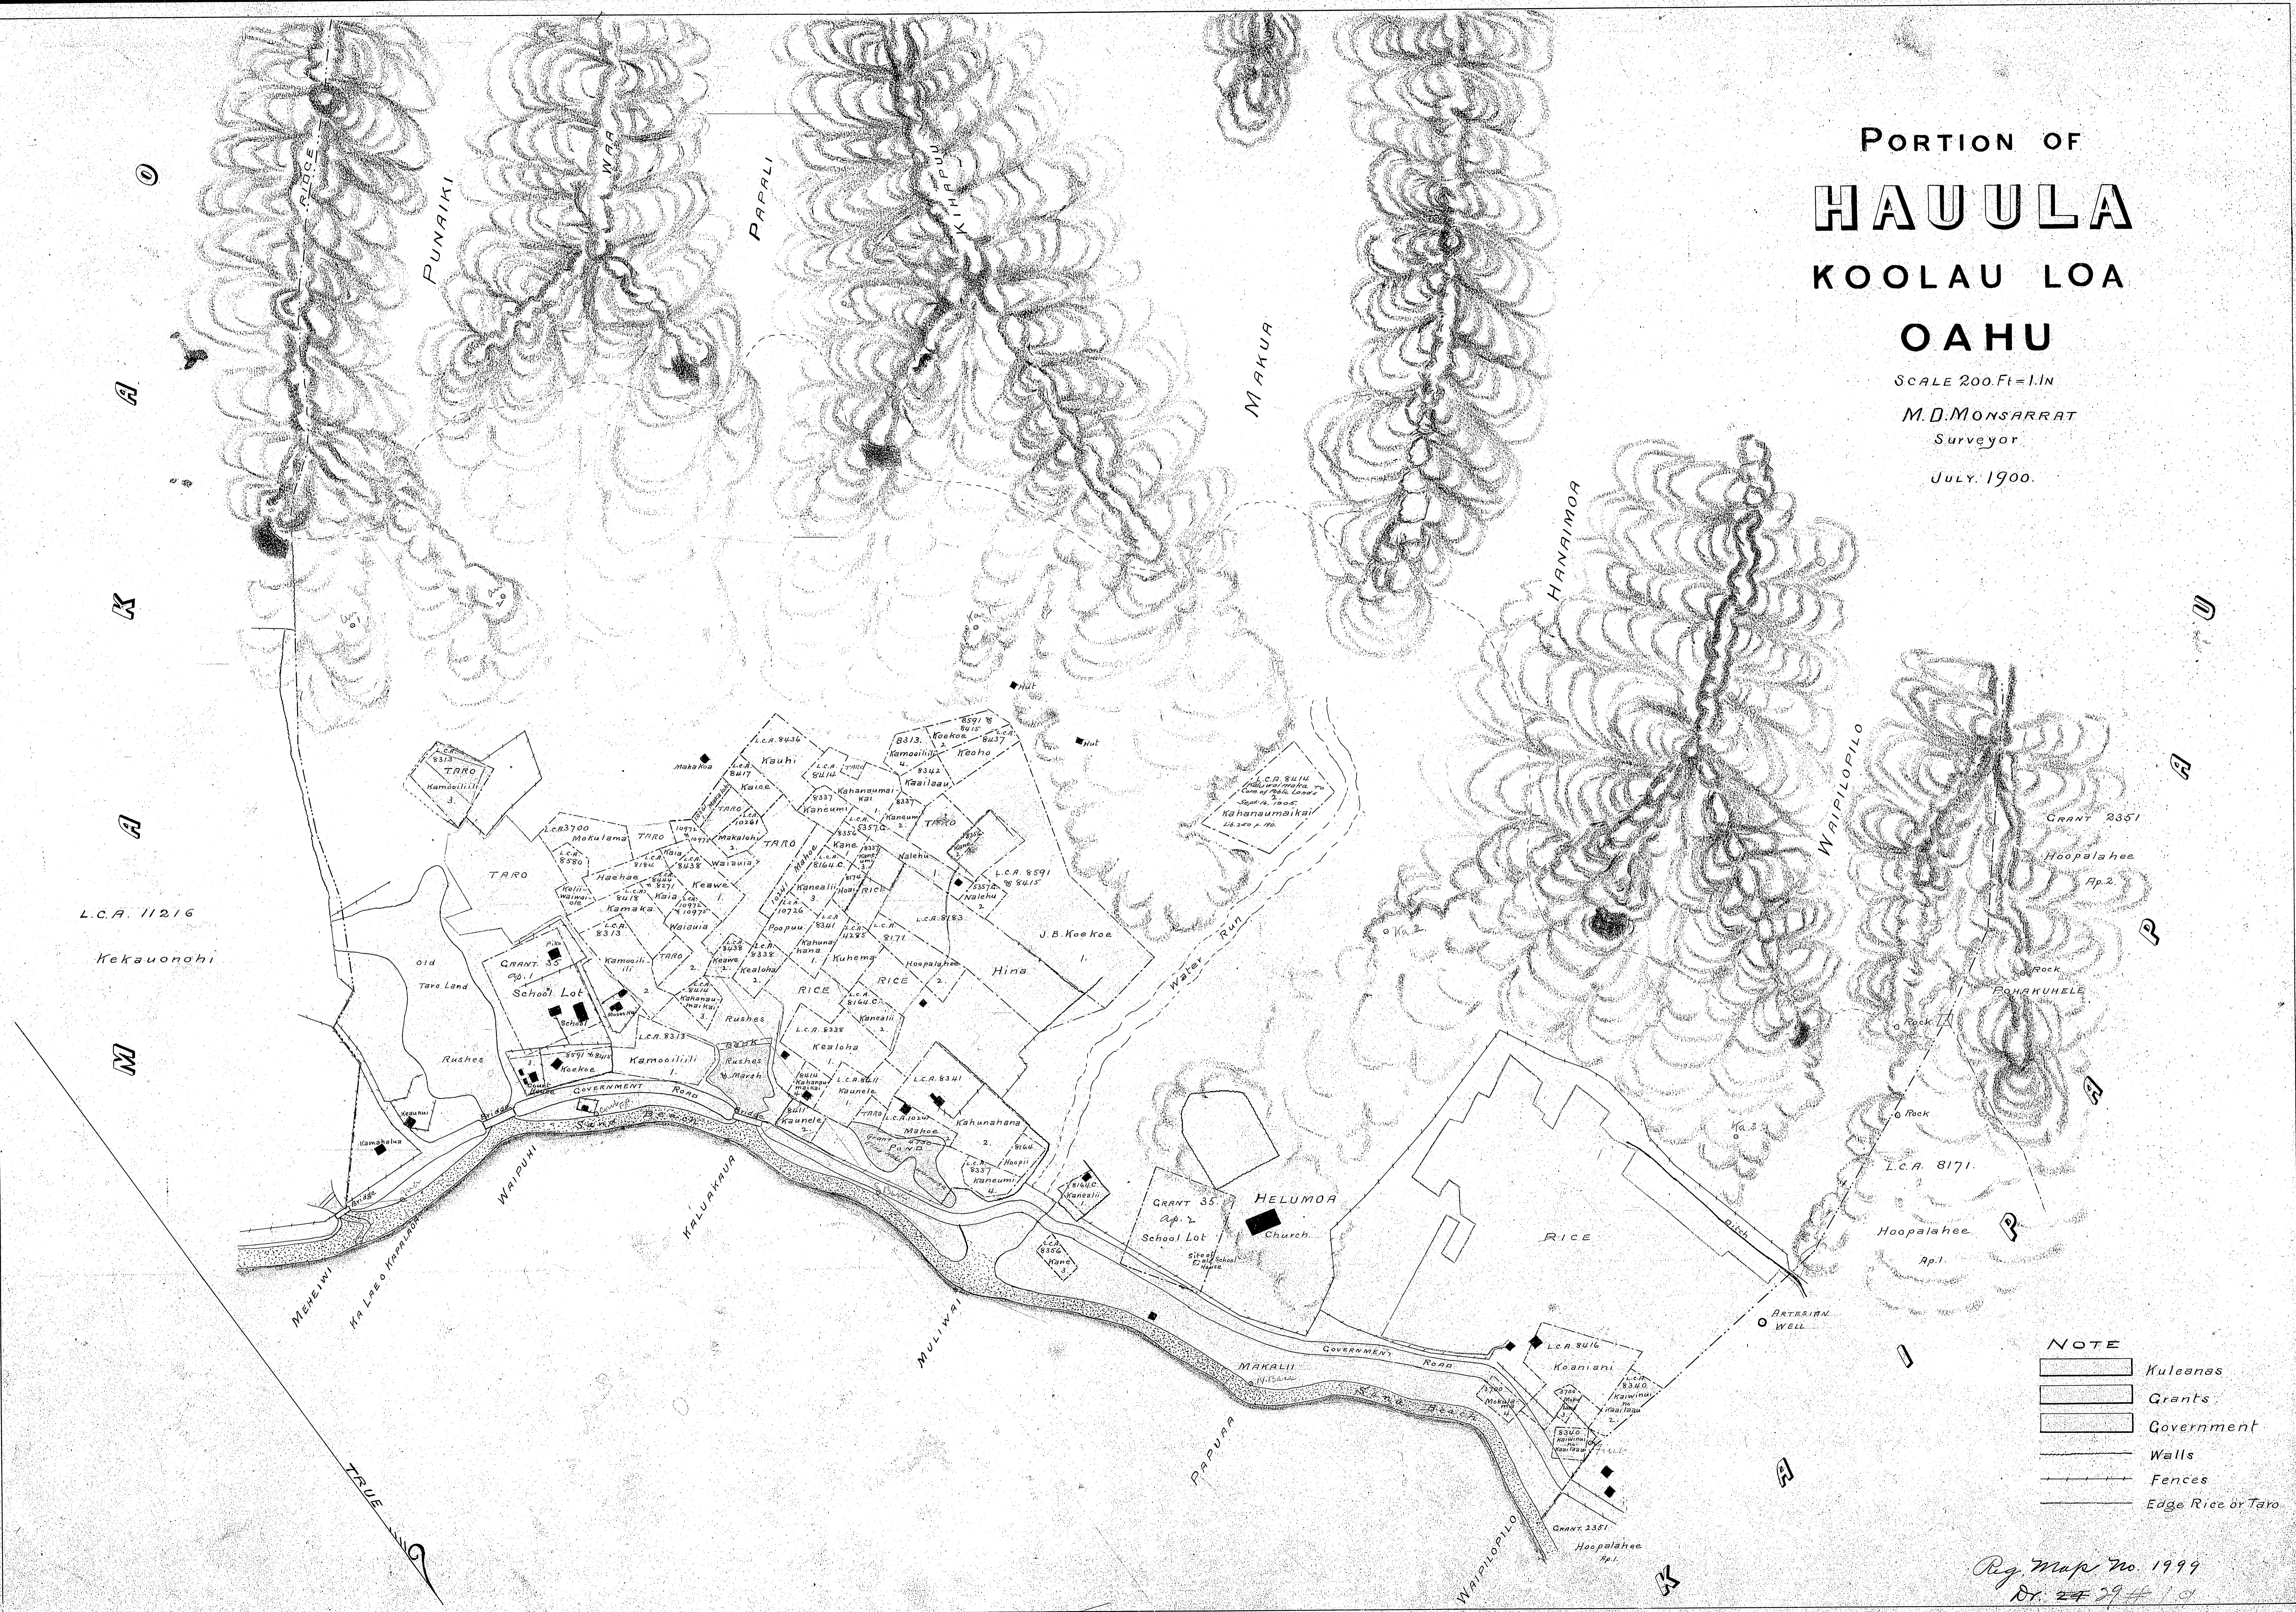

PORTION OF HAUULA KOOLAU LOA OAHU

SCALE 200 FT = 1 IN

M. D. MONSARRAT
Surveyor

JULY, 1900.

NOTE

- Kuleanas
- Grants
- Government
- Walls
- Fences
- Edge Rice or Taro

Reg. Map No. 1999
Dt. 27 29 1900