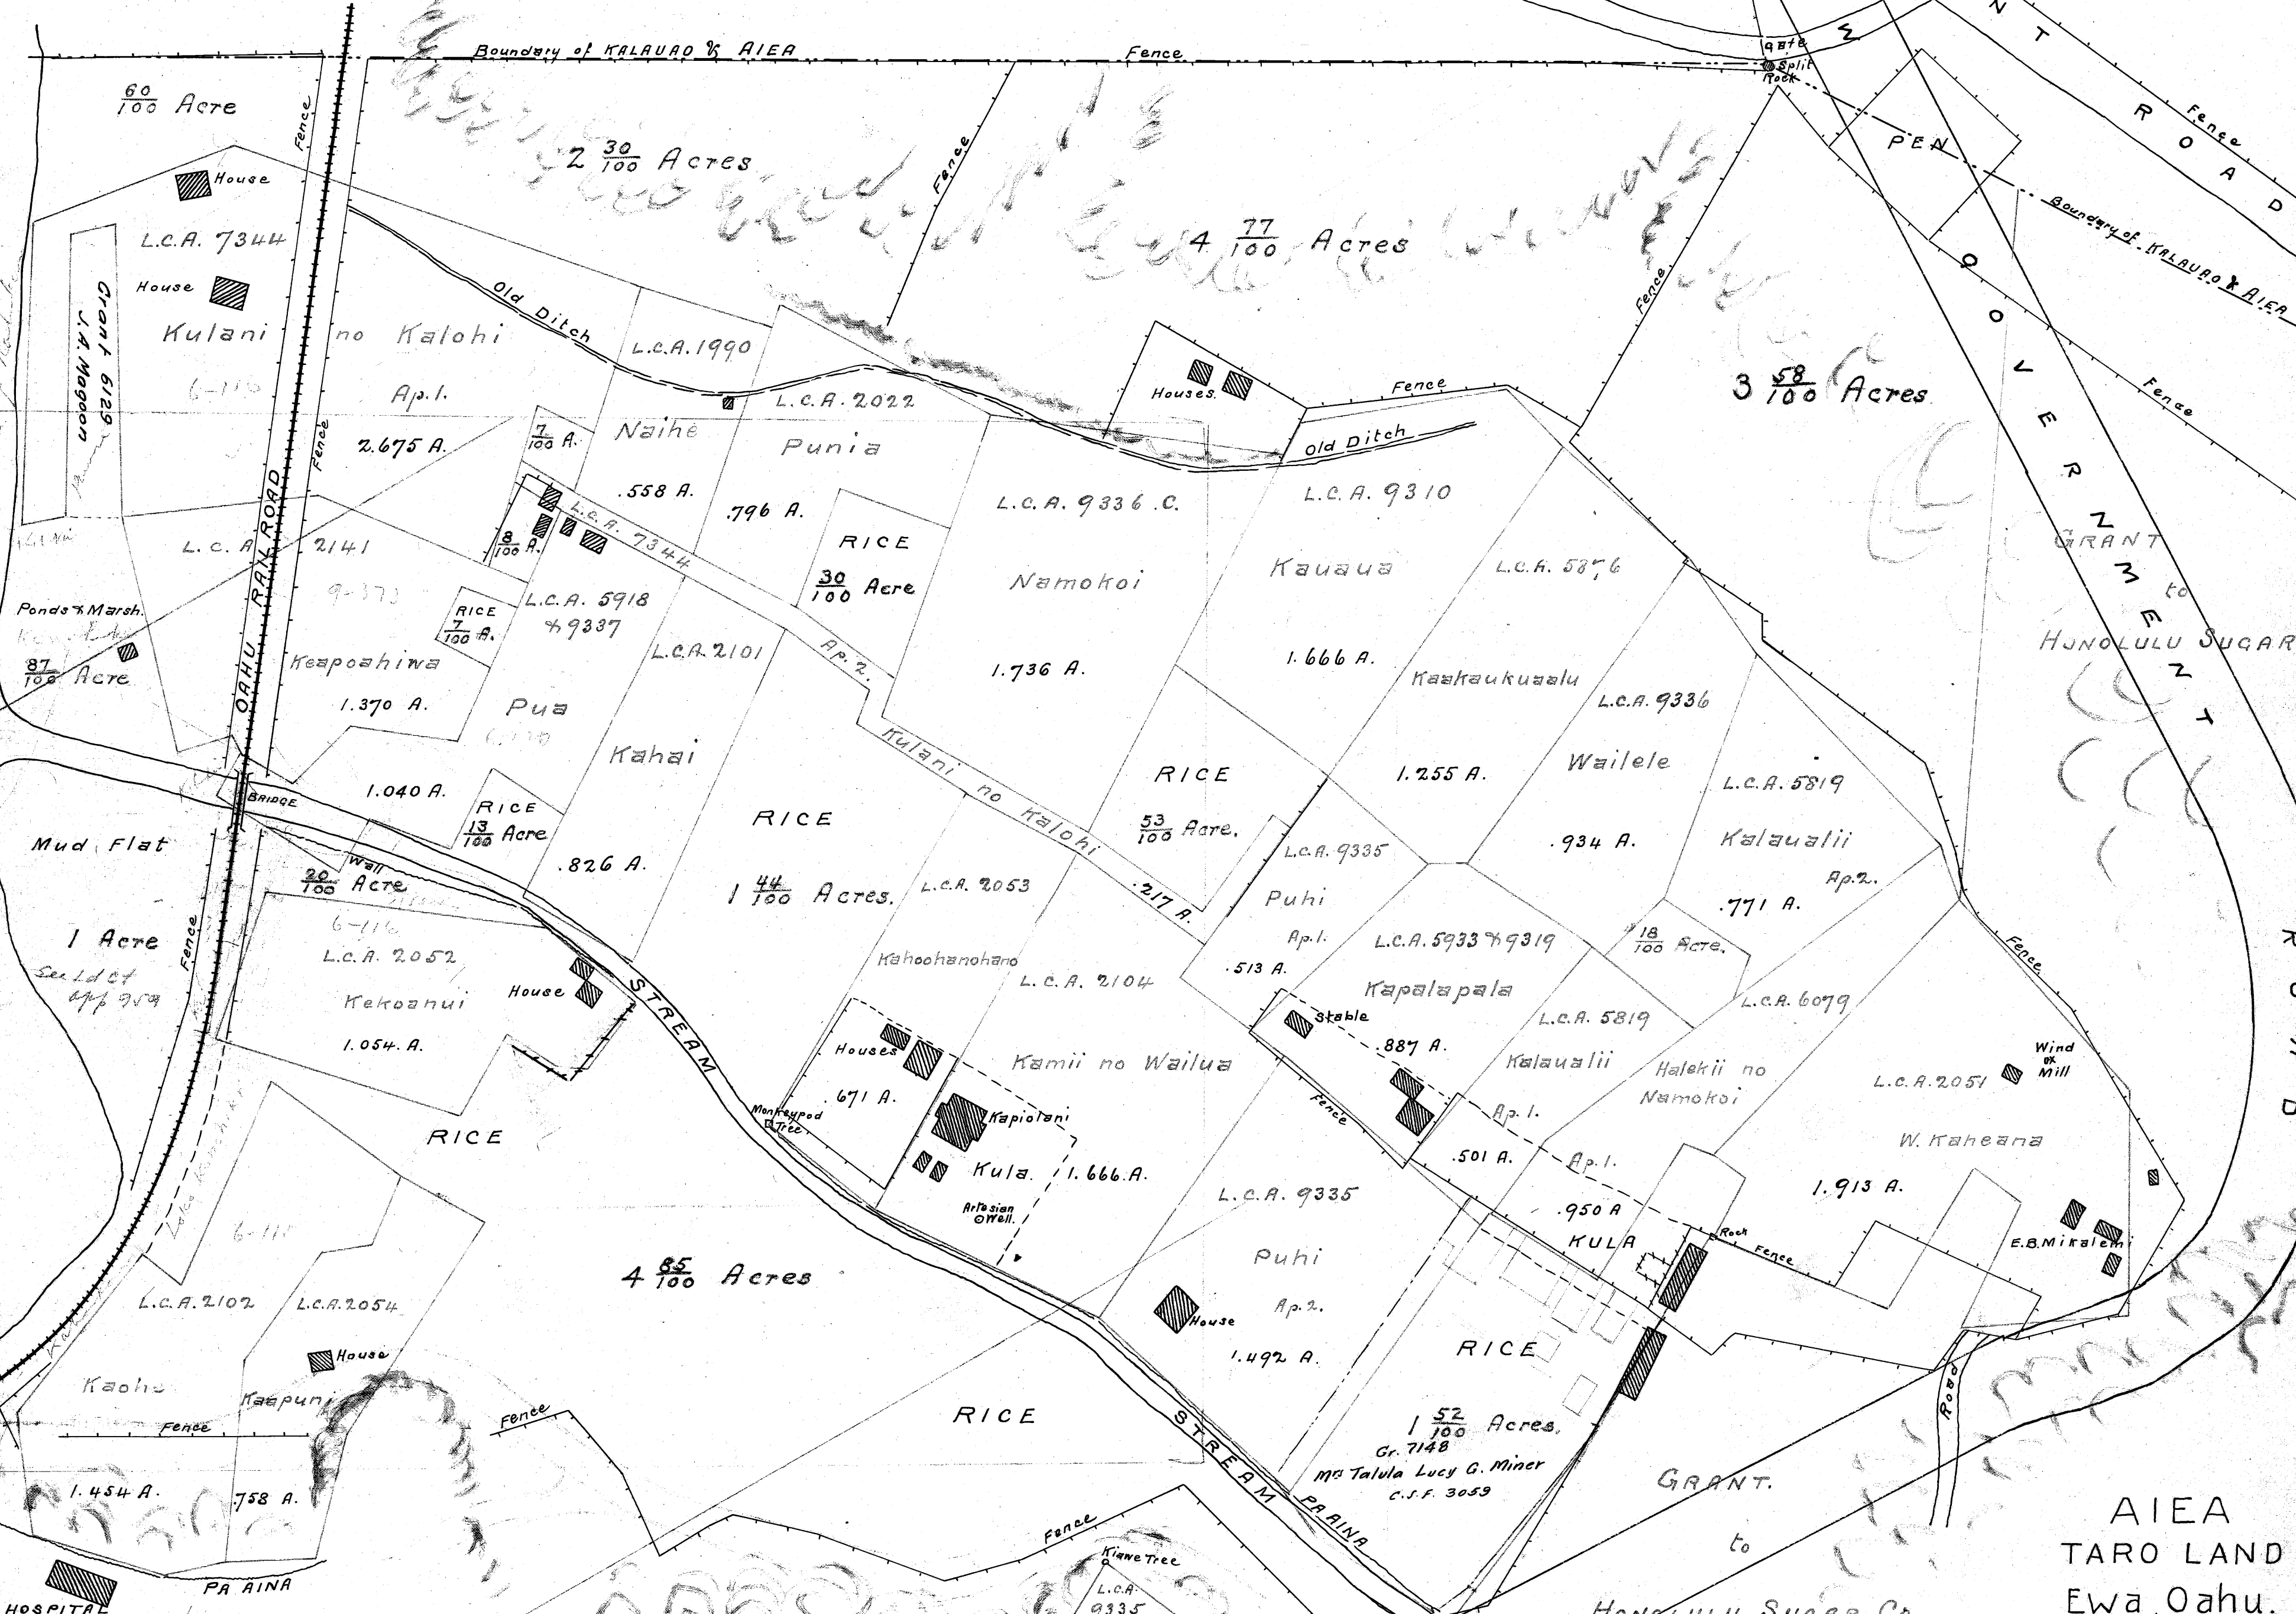

TRUE
K A L A U A O
Road to Mc Grew's
GOVERNMENT ROAD

SEA

SEA

AIEA
TARO LAND
Ewa, Oahu.
Scale 100 Ft = 1"
M.D. Mensarrat, Surveyor.
Nov'r 1898.